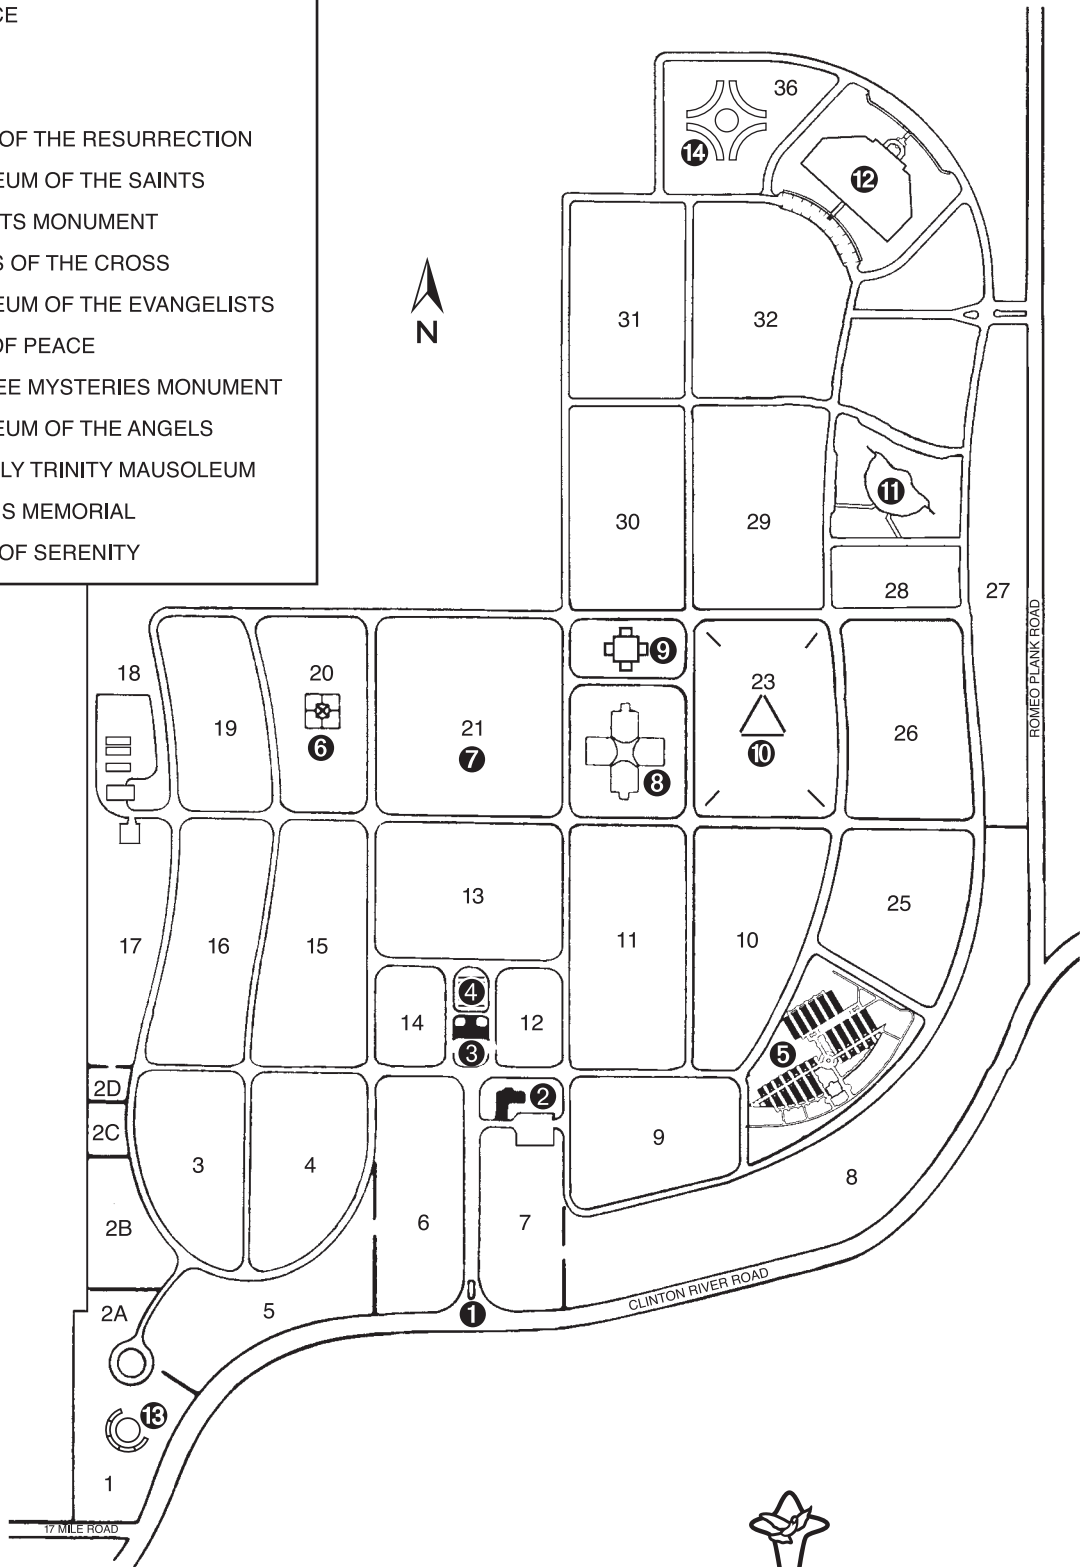

# RESURRECTION CEMETERY

- ① ENTRANCE
- ② OFFICE
- ③ CHAPEL
- ④ GARDEN OF THE RESURRECTION
- ⑤ MAUSOLEUM OF THE SAINTS
- ⑥ THE SAINTS MONUMENT
- ⑦ STATIONS OF THE CROSS
- ⑧ MAUSOLEUM OF THE EVANGELISTS
- ⑨ PRINCE OF PEACE
- ⑩ THE THREE MYSTERIES MONUMENT
- ⑪ MAUSOLEUM OF THE ANGELS
- ⑫ MOST HOLY TRINITY MAUSOLEUM
- ⑬ VETERANS MEMORIAL
- ⑭ GARDEN OF SERENITY

### Ground Burial

Grave(s) \_\_\_\_\_ Lot \_\_\_\_\_ Section \_\_\_\_\_

## RESURRECTION CEMETERY

A Member of the Mt. Elliott Cemetery Association

*Keepers of Family Tradition*

18201 Clinton River Road (at 17 Mile)  
in Clinton Township

**(800) 989-9020**