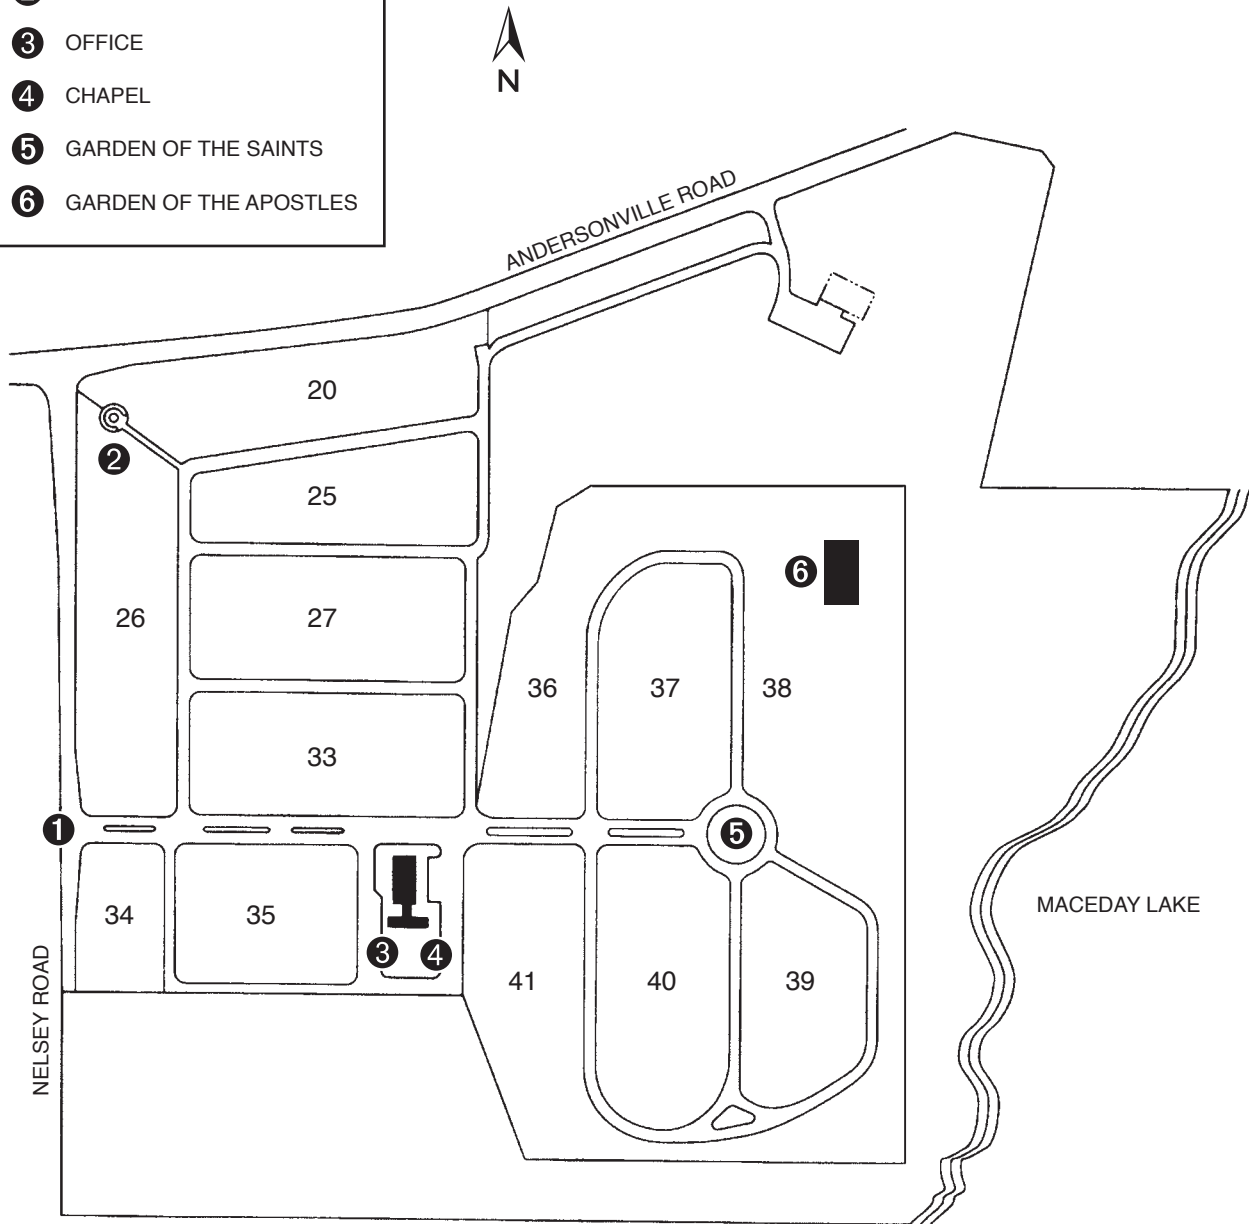

ALL SAINTS CEMETERY

- ① ENTRANCE
- ② STATUE OF JESUS
- ③ OFFICE
- ④ CHAPEL
- ⑤ GARDEN OF THE SAINTS
- ⑥ GARDEN OF THE APOSTLES

RECORDS

Name _____

Ground Burial

Grave(s) _____ Lot _____ Section _____

Mausoleum Interment

Level _____ Crypt/Niche _____

ALL SAINTS CEMETERY

A Member of the Mt. Elliott Cemetery Association
Keepers of Family Tradition

4401 Nelsey Road (at Andersonville)
 in Waterford

(800) 989-9633