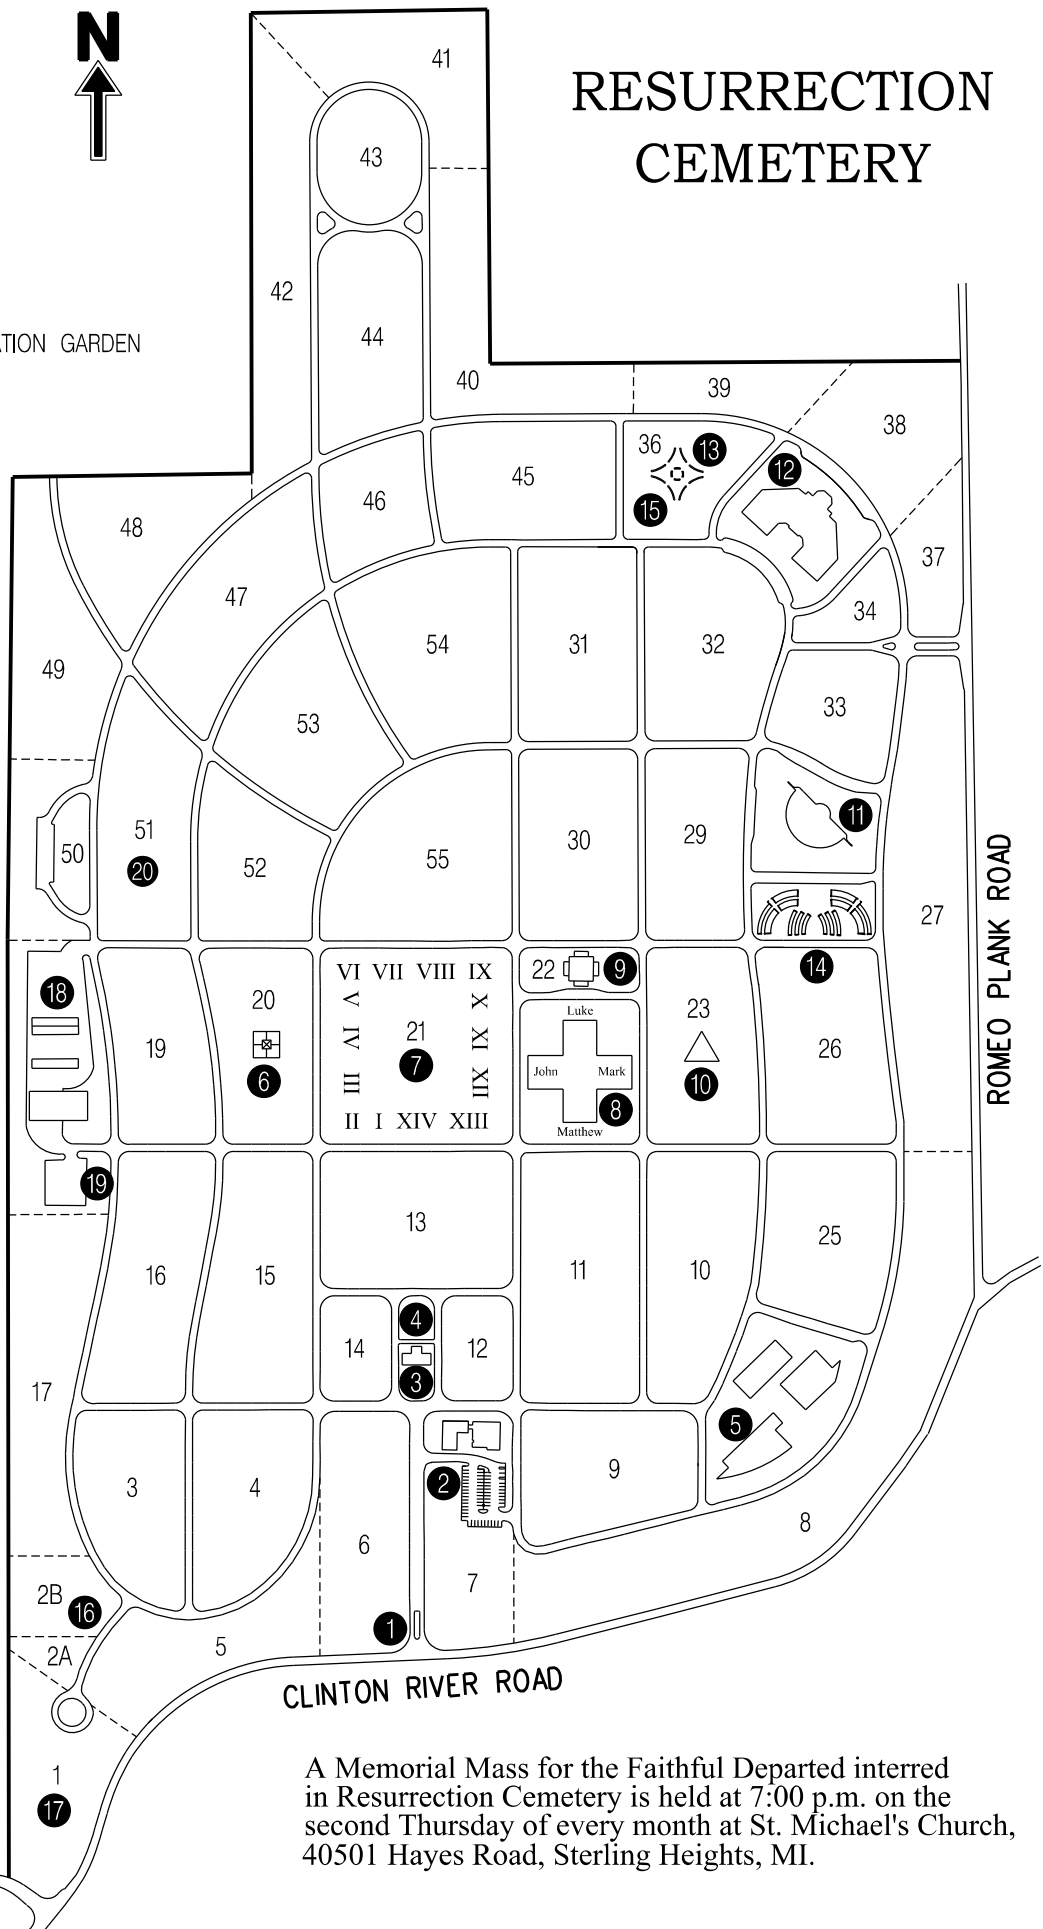

- 1 MAIN ENTRANCE
- 2 OFFICE
- 3 CHAPEL
- 4 GARDEN OF THE RESURRECTION
- 5 MAUSOLEUM OF THE SAINTS
- 6 SAINTS MONUMENT FEATURE
- 7 STATIONS OF THE CROSS
- 8 MAUSOLEUM OF THE EVANGELISTS
- 9 PRINCE OF PEACE CREMATORIUM & CREMATION GARDEN
- 10 MYSTERIES OF OUR FAITH FEATURE
- 11 MAUSOLEUM OF THE ANGELS
- 12 MOST HOLY TRINITY MAUSOLEUM
- 13 GARDEN OF SERENITY
- 14 GARDEN OF THE ASCENSION MAUSOLEUM
- 15 FIRST RESPONDERS SECTION
- 16 CHILDREN'S SECTION
- 17 VETERAN SECTION
- 18 MAINTENANCE AREA
- 19 FLOWER CONES
- 20 ORTHODOX SECTION

# RESURRECTION CEMETERY

Name: \_\_\_\_\_

Location: \_\_\_\_\_

Name: \_\_\_\_\_

Location: \_\_\_\_\_

**CLINTON RIVER ROAD**

**17 MILE ROAD**

**ROMEO PLANK ROAD**

A Memorial Mass for the Faithful Departed interred in Resurrection Cemetery is held at 7:00 p.m. on the second Thursday of every month at St. Michael's Church, 40501 Hayes Road, Sterling Heights, MI.

Contact us at [resurrectioninfo@mtelliott.com](mailto:resurrectioninfo@mtelliott.com) and register your email address so that you receive all of our updates and event information.