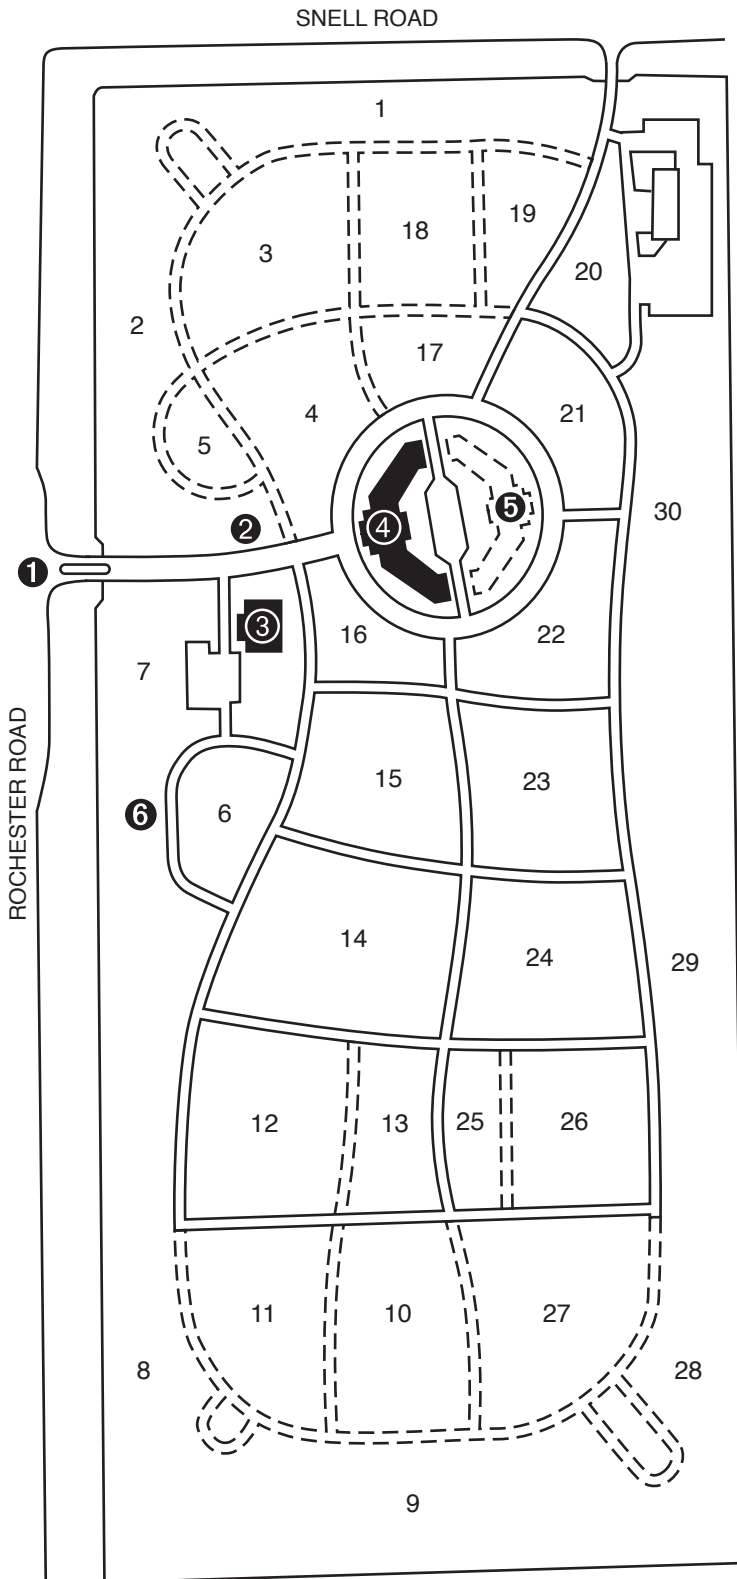

GUARDIAN ANGEL CEMETERY

- ① ENTRANCE
- ② ANGEL STATUE
- ③ OFFICE
- ④ ANGEL OF PEACE MAUSOLEUM
- ⑤ FUTURE MAUSOLEUM
- ⑥ HISTORICAL LANDMARK

RECORDS

Name _____

Ground Burial

Grave(s) _____ Lot _____ Section _____

Mausoleum Interment

Level _____ Crypt/Niche _____

GUARDIAN ANGEL CEMETERY

A Member of the Mt. Elliott Cemetery Association

Keepers of Family Tradition

4701 Rochester Road (at Snell Road)
in Oakland Township