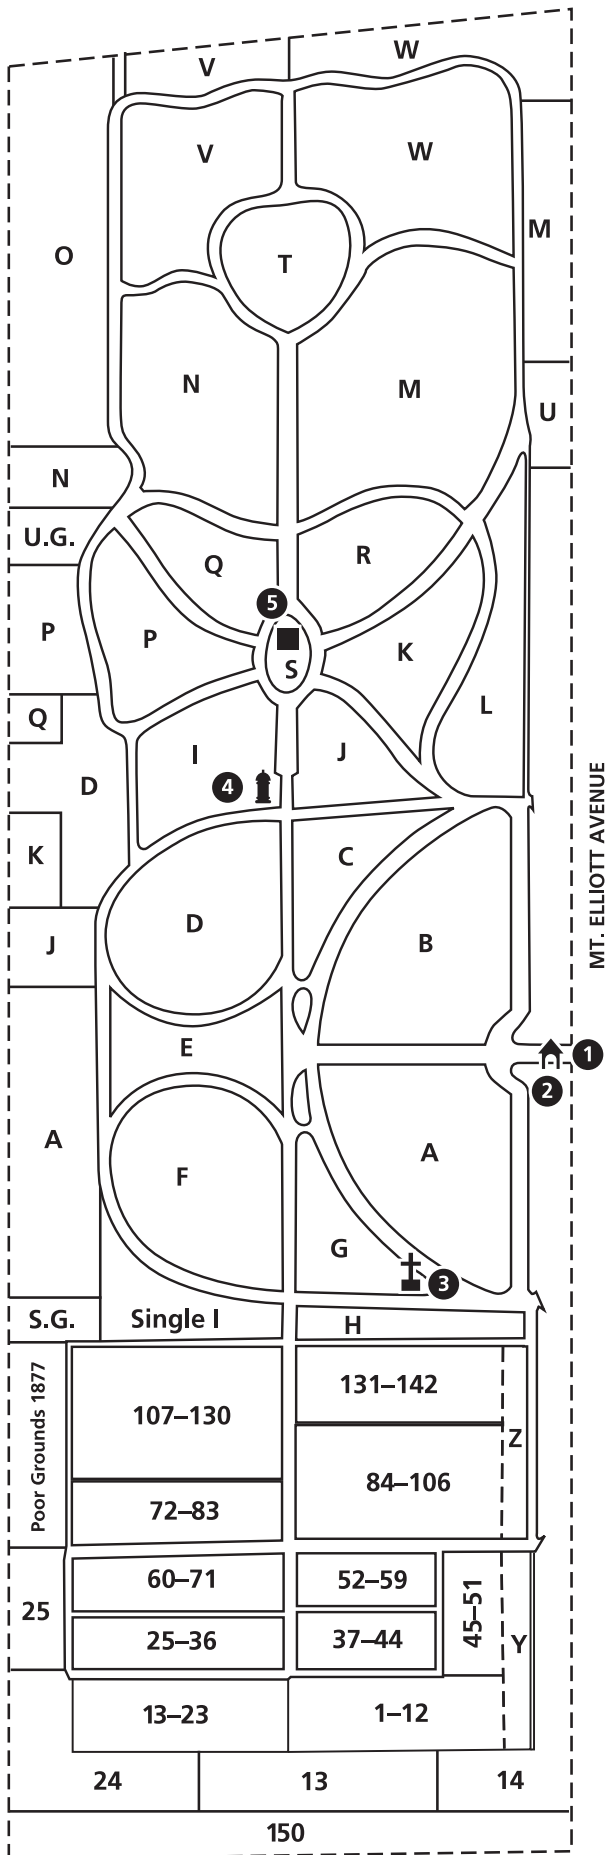

MT. ELLIOTT CEMETERY

- ① ENTRANCE
- ② OFFICE
- ③ CHAPEL
- ④ FIREMEN'S SITE
- ⑤ PALMS VAULT

RECORDS

Name _____

Ground Burial

Grave(s) _____ Lot _____ Section _____

Mausoleum Interment

Level _____ Crypt/Niche _____